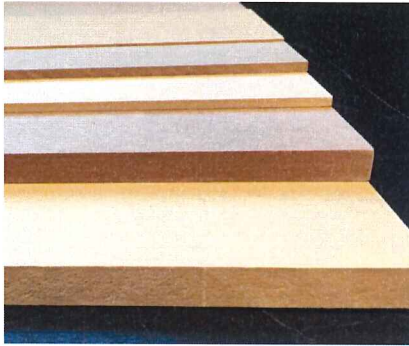

MDF Panels

Species

- * Radiata Pine
- * Rubberwood
- * Mixed Tropical Species
- * Eucalyptus

Applications

- * Cabinets
- * Casegoods
- * Custom Millwork
- * Doors
- * Fixtures
- * Furniture
- * Interior Design
- * Laminating
- * Machinable
- * Mouldings
- * Plywood

Size Options

- * Standard MDF (45 lbs)
- * Ultra Light MDF (32 lbs.)
- * Light MDF (38 lbs.)
- * High Density (52 lbs.)
- * Super Light MDF (28 lbs.)
- * 1.5mm - 30mm Thickness
- * 24" to 5' Widths
- * 4' to 16' Lengths